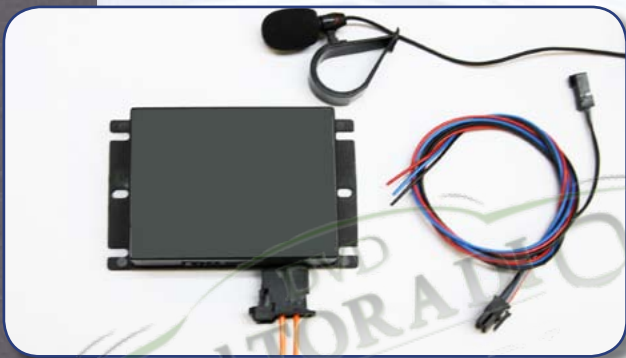

MUST BE SENT TO NAV-TV FOR MODIFICATION

BMW-VIM

SKU# NTV-KIT086

The BMW-VIM is a plug-and-play video in motion module for select BMW vehicles that play a DVD movie on the front LCD screen while in park. With the device installed it allows DVD playback even at highway speeds.

BMW-F02

SKU# NTV-KIT220

The BMW-F02 is a video in motion interface module for 2009-2012 7 series and 2011-2012 5 and 6 series BMW vehicles that play a DVD movie on the front LCD screen while in park. With the device installed it allows DVD playback even at highway speeds. In addition, the BMW-F02 allows navigation destination entry and owner's manual viewing without stopping.